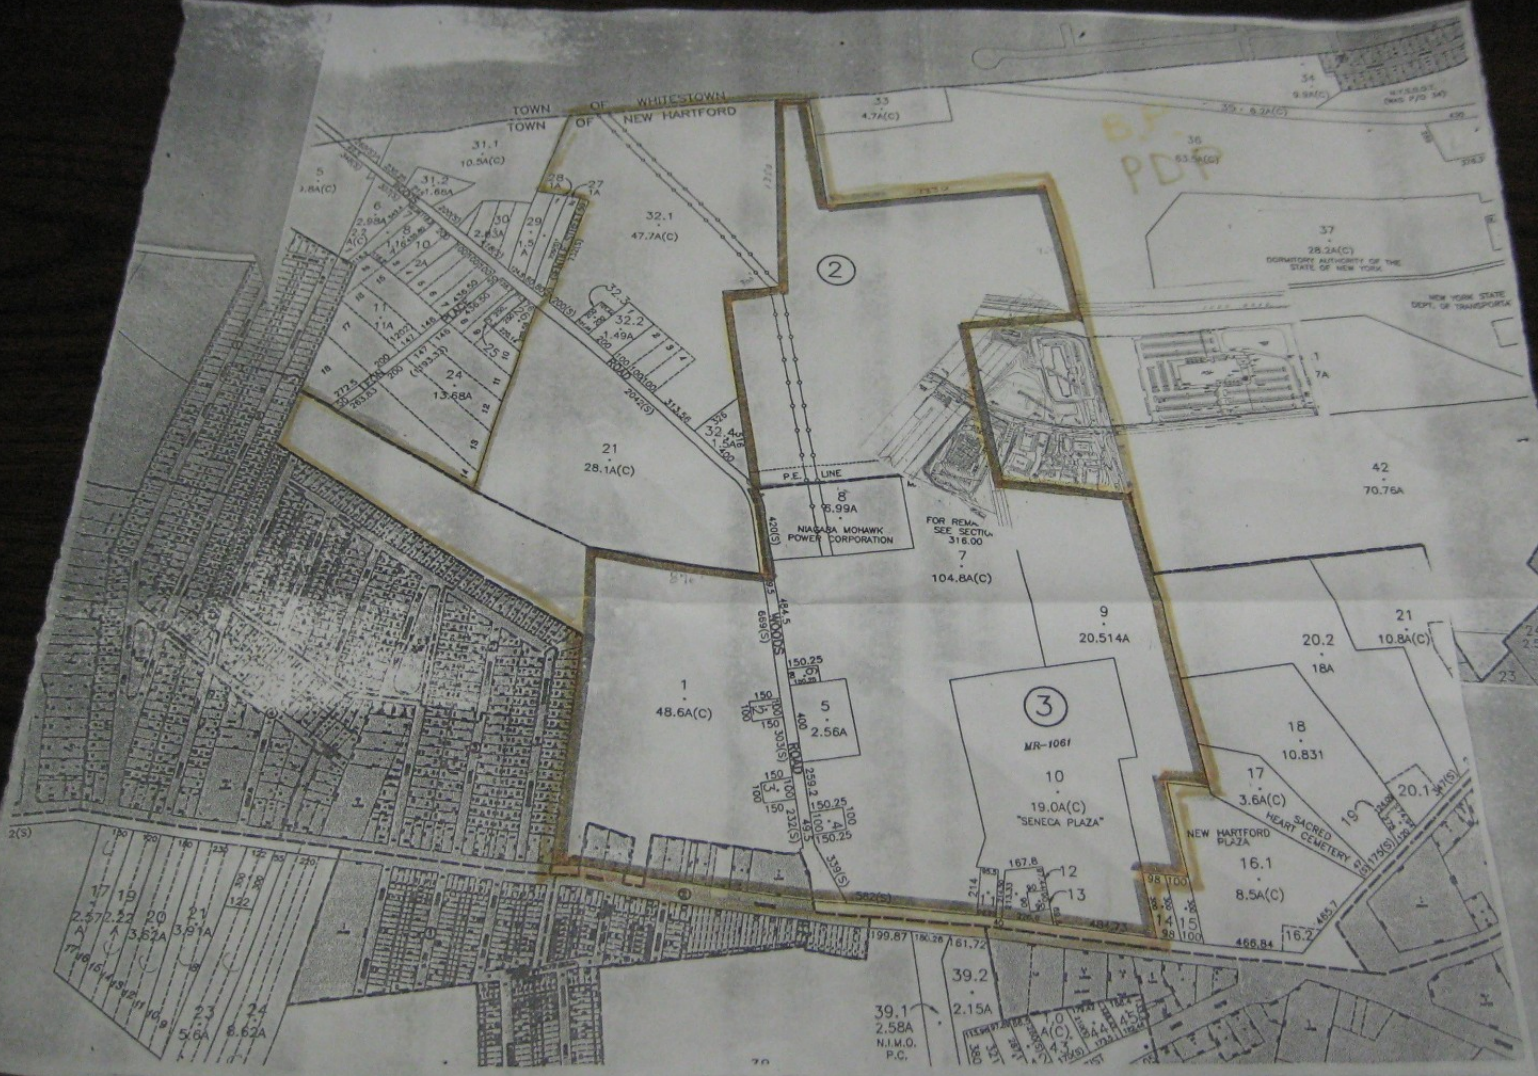

16
22A

B.P.
P.D.P.

TOWN OF WHITE TOWN
TOWN OF NEW HARTFORD

P.E. LINE
NIAGARA MOHAWK
POWER CORPORATION

FOR REM.
SEE SECTION
316.00

MR-1061

19.0A(C)
"SENECA PLAZA"

NEW HARTFORD
PLAZA

SACRED
CEMETERY

39.1
2.58A
N.M.C.
P.C.